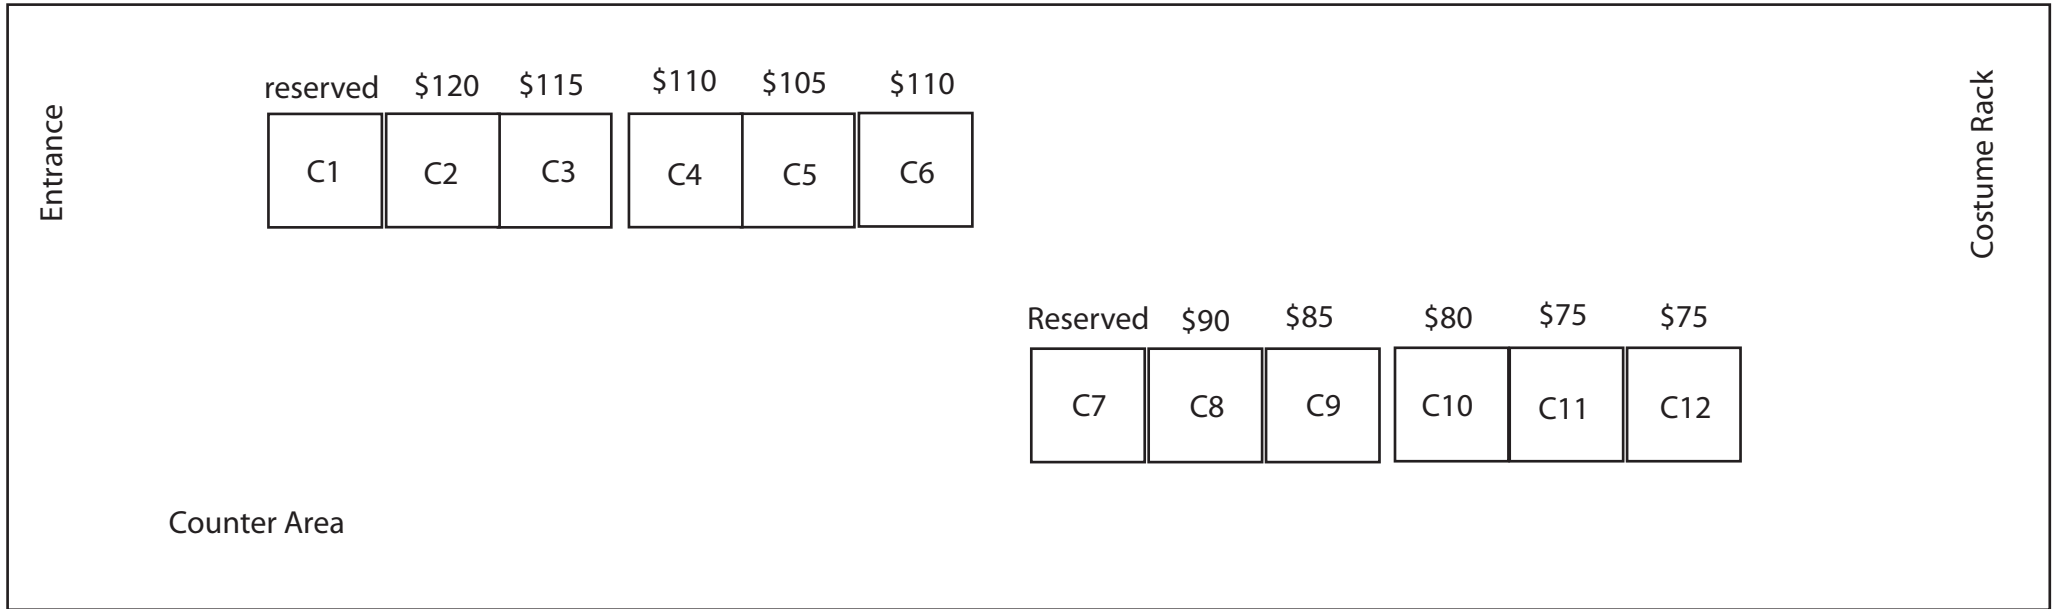

Otaku Box

Plaza Singapura #07-13B
(By invitation only)

Upper Level (C)

Lower Level (B)

updated: 1/03/10