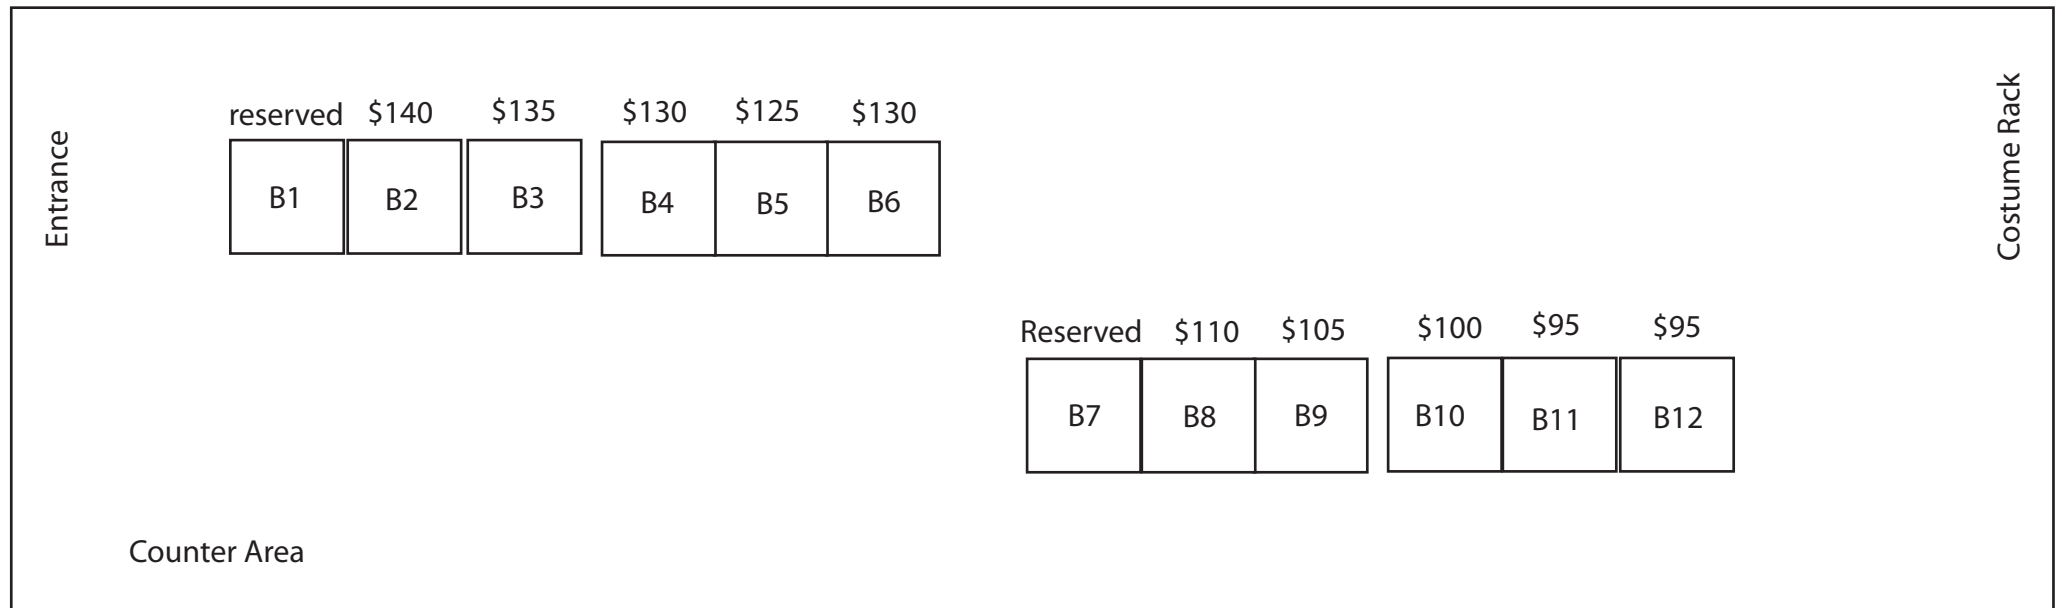

Otaku Box

Plaza Singapura #07-13B
(By invitation only)

Upper Level (C)

Lower Level (B)

updated: 1/03/10